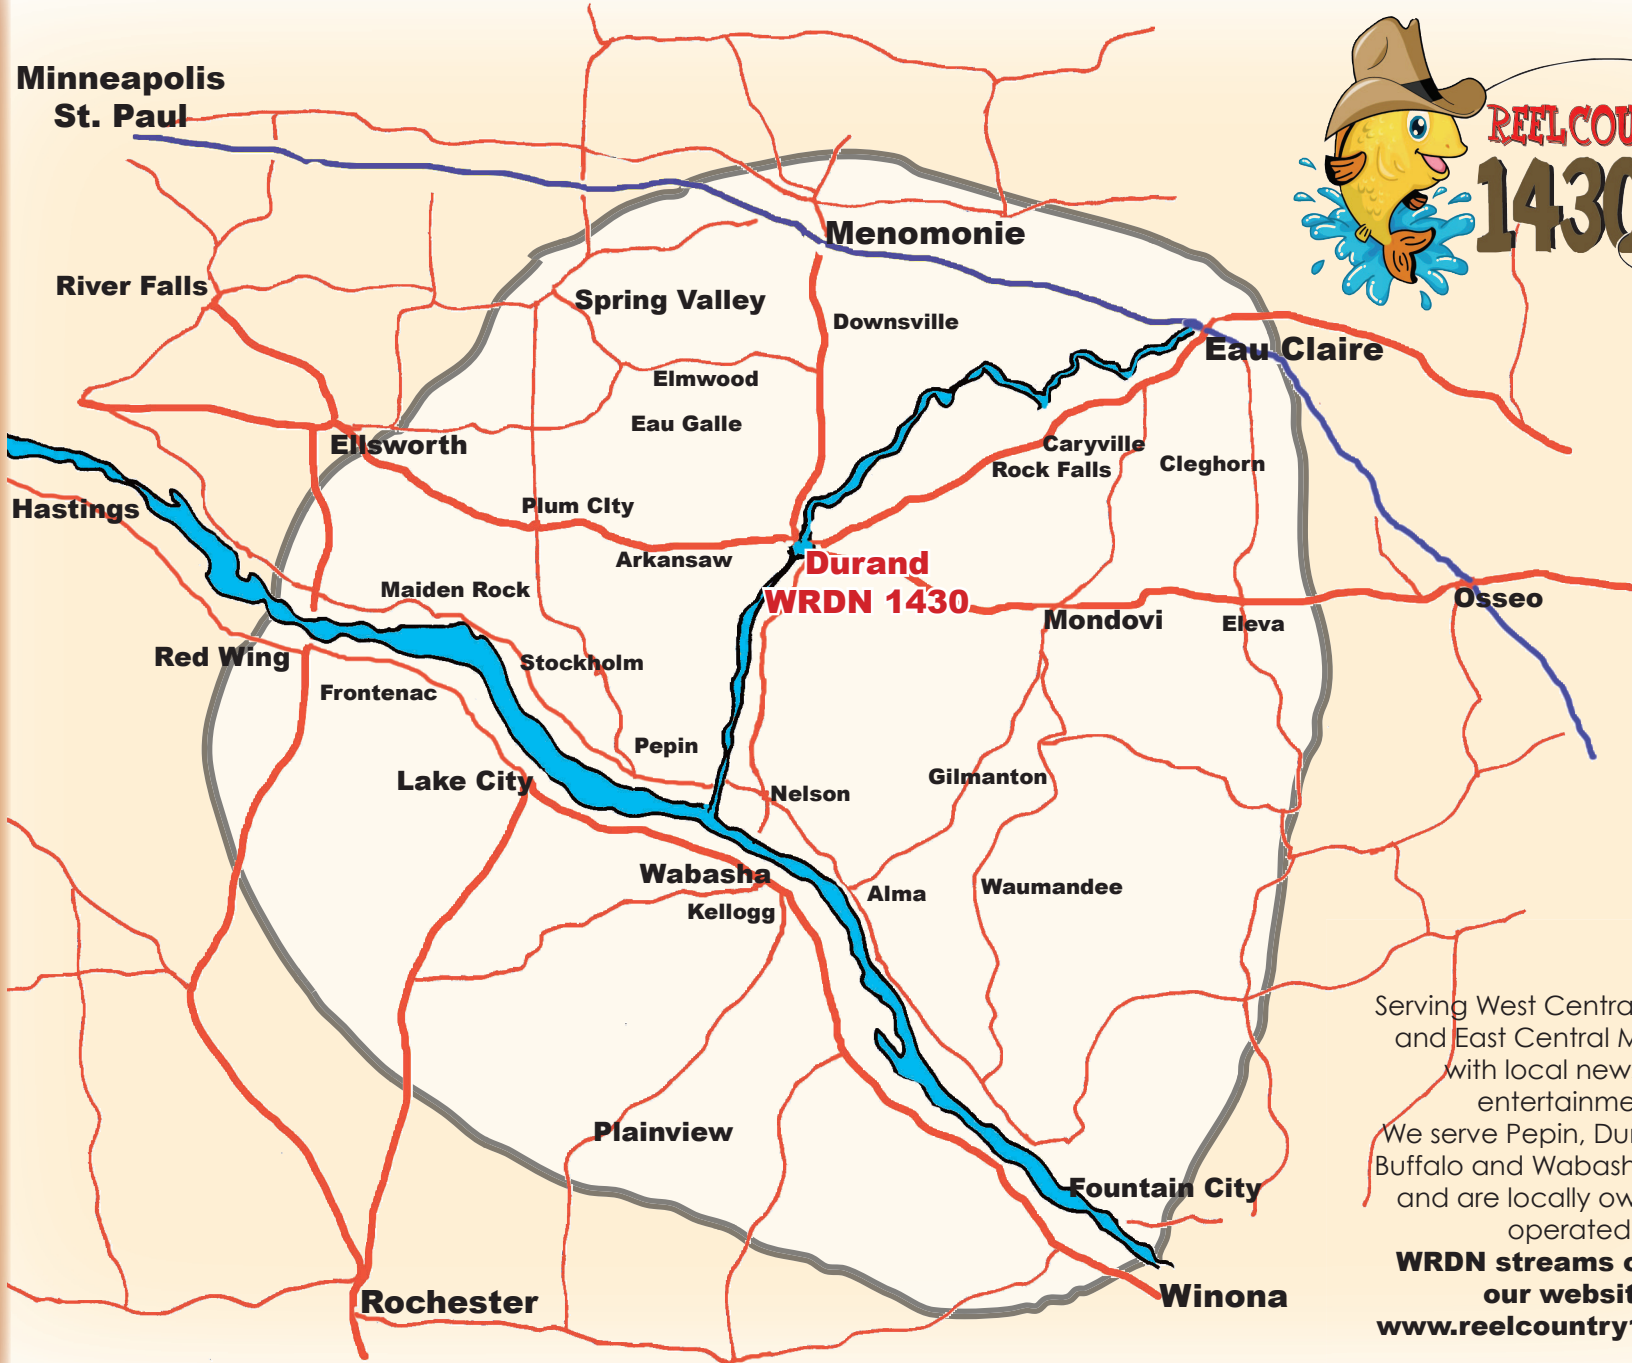

REEL COUNTRY WRDN 1430 COVERAGE AREA

Serving West Central Wisconsin and East Central Minnesota with local news and entertainment, We serve Pepin, Dunn, Pierce, Buffalo and Wabasha counties and are locally owned and operated.

WRDN streams online at our website:
www.reelcountry1430.com